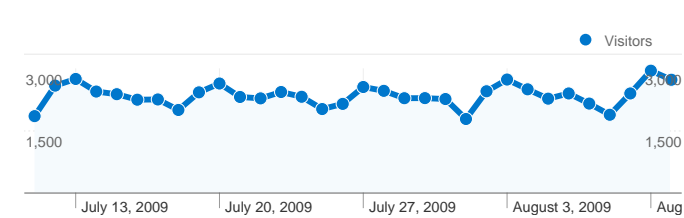

Site Usage

95,590 Visits

40.06% Bounce Rate

626,585 Pageviews

00:07:13 Avg. Time on Site

6.55 Pages/Visit

44.32% % New Visits

Visitors Overview